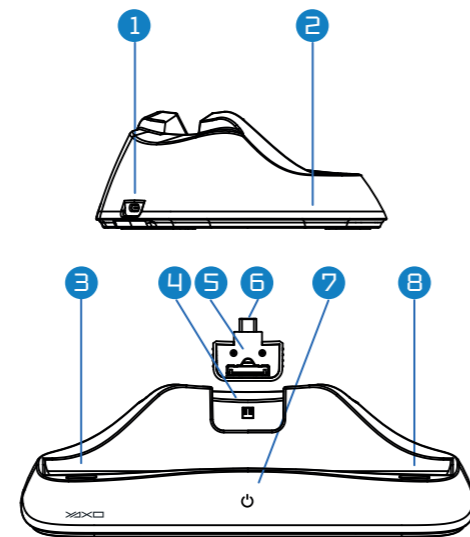

Revel Force

Manual

USER MANUAL
REVELFORCE
CHARGING STAND

Appearance

- ①: Type-C Power Input Port
- ②: Ambient Light
- ③⑧: Charging Indicator
- ④: Charging Pin
- ⑤: Magnetic Accessory For Compatible with the VAXO DRAGONFLY Protection Cover
- ⑥: Type-C Male Charging Adapter
- ⑦: Touch Control Button of Light

Platform Compatibility

PlayStation Portal

Product Introduction

- The product support using when Playstation Portal with the VAXO DRAGONFLY Protection Cover
- The product has built-in intelligent multi-protection charging software and hardware; it has overcurrent, low voltage, over voltage, and short circuit protection.
- The product adopts an automatic alignment charging adaptor, which is simple and convenient to operate, solving the trouble of difficult charging alignment for Portal.
- With charging and Full charged indication Functions, ensuring that the Portal has sufficient battery power, allowing uninterrupted gaming sessions.
- It can switch multiple RGB ambient light.

Product Parameters

- USB-C port input: DC 5V/2A
- Charging current of PlayStation Portal: 1.4A
- Output voltage of USB-C adapter contact slot: DC 5V
- Playstation Portal Full charged time: 3.5 hours
- Powered by: Rear USB-A Ports of PS5 Console, 5V/2A Power Adapter (USB-A Output Port)
- The Product Don't Support QC Fast Charging Protocol
- Product material: ABS
- Product size: L 221mmW 90mm H 57mm

Ambient Lighting

Short press the button to switch to other colors	
Red →	Blue →
Green →	Yellow →
Pink →	White →
Breathing Rainbow Light.	

TYPE-C Power Input Port

It is connected to the USB A port on the back of the PS5 console using the USB A male head cable provided with the stand, and the stand is powered through this charging cable.