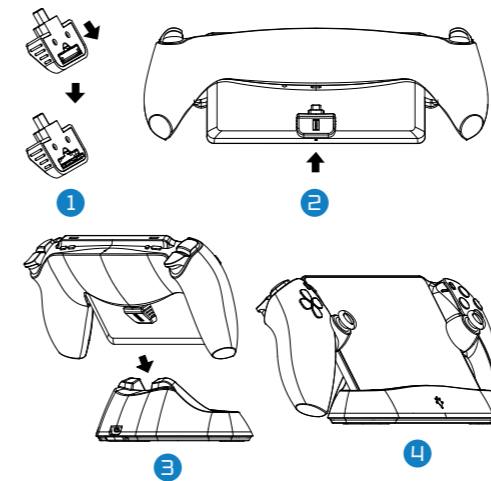

Ambient Lighting

Short press the button to switch to other colors	
Red →	Blue →
Green →	Yellow →
Pink →	White →
Breathing Rainbow Light.	

TYPE-C Power Input Port

It is connected to the USB A port on the back of the PS5 console using the USB A male head cable provided with the stand, and the stand is powered through this charging cable.

Assembly Diagram

(Playstation Portal without Protection Case)
Flip the Flippable Accessories of Charging Adapter

(Playstation Portal with the VAXO DRAGONFLY Protection Cover)
Flip Back the Flippable Accessories of Charging Adapter